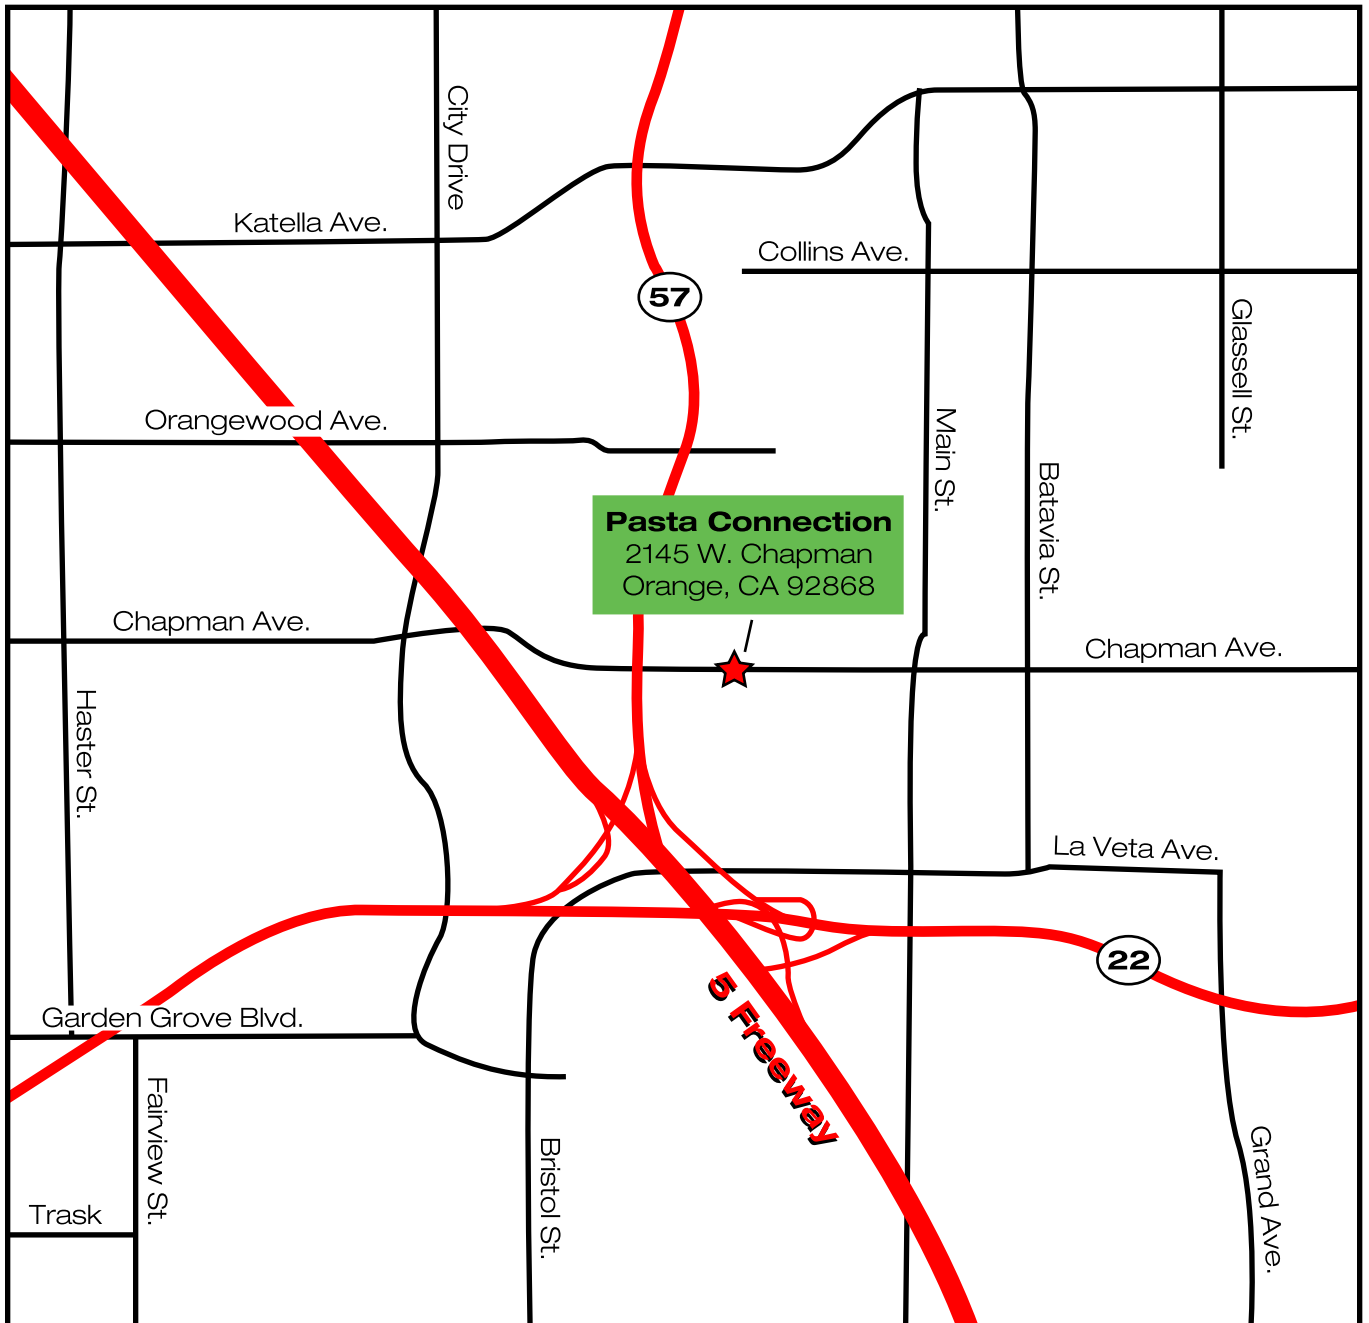

Pasta Connection

From the 5 or 57 freeways, take the Chapman Exit, go east.
We're located on Chapman between Stevens Street and Arbor Way.
Call us if you need help finding us.
Our phone number is **(714) 541-0053**.